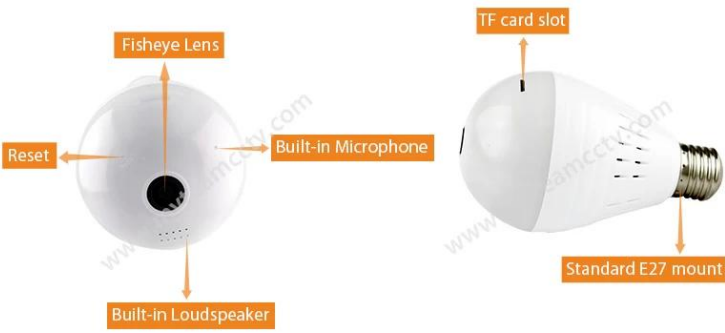

Easy installation, Screw it easily

Led bulb shape, standard E27 base, AC 220V voltage.

Multi-Angle Monitor

Support multi-scene modes

E PTZ

SPLIT SCREENS

ROLLER

CORRIDER

Video footage storage

Support max 128GB micro TF card for recording.

—▶ 8:30 —▶ 14:30 —▶ 20:08 —

Note: Memory cards not included in the package
please purchase separately

Intergrated with LED illumination

Show Appearance

Mobile Phone View

Download the App

Scan QR code to download the APP or
Search Neye3C in APP Store/Android Market

Model No.		H100-E6	H100-E8	H100-E9
Camera	Resolution	1.3MP	2.0MP	3.0MP
	Minimum illumination	0.02Lux @(F2.0,AGC ON) ,0 Lux with IR		
	Shutter	Shutter adaptation		
	Camera lens	360 degree fisheye lens		
	Lens interface type	M12		
	Day and night conversion	ICR infrared filter		
	Digital noise reduction	3D digital noise reduction		
Compression	Video compression standa	H.264		
	Coding type	H.264 Main Profile		
	Video compression rate	HD, SD, rate adaptation.		
	Audio compression standa	AAC		
	Audio compression rate	Rate adaptation		
Image setting	Frame rate	Max:25fps network transmission rate: adaptive adjustment		
	Image setting	Brightness, contrast, saturation, etc. (through the client to adjust the setting)		
Network	Storage function	Support Micro SD card (max 128G)		
Function	Intelligent alarm	Video is lost, the network is disconnected, and the power is disconnected.		
	General functions	Reverse, capture, mobile alarm, password protection, video playback, remote control, two-way intercom		
Wireless	Wireless standard	IEEE802.11b, 802.11g, 802.11n Draft		
Parameter	frequency range	2.4 GHz ~ 2.4835 GHz		
	Channel bandwidth	Support 20/40MHz		
	security	64/128-bit WEP, WPA/WPA2, WPA-PSK/WPA2-PSK, WPS		
	transmission speed	11b: 11Mbps, 11g :54Mbps, 11n :135Mbps		
General specification	temperature and humidity	-		
	Power	AC 110V~220V		
	Power consumption	3W MAX		
	Infrared radiation distance	MAX 5meter		
	Size(mm)	87mm x 87mm x 127mm		
	Weight	200g		