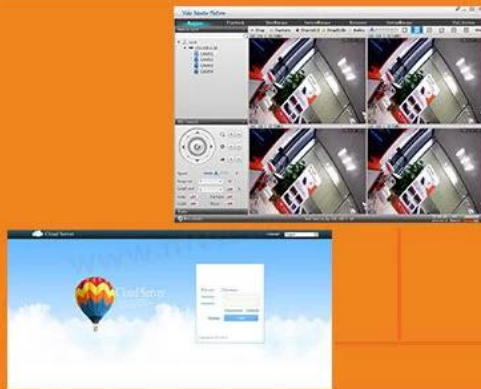

Support P2P remote view by CMS and IE browser

Come with cloud ID, easy to realize P2P remote view by scan the QR Codes