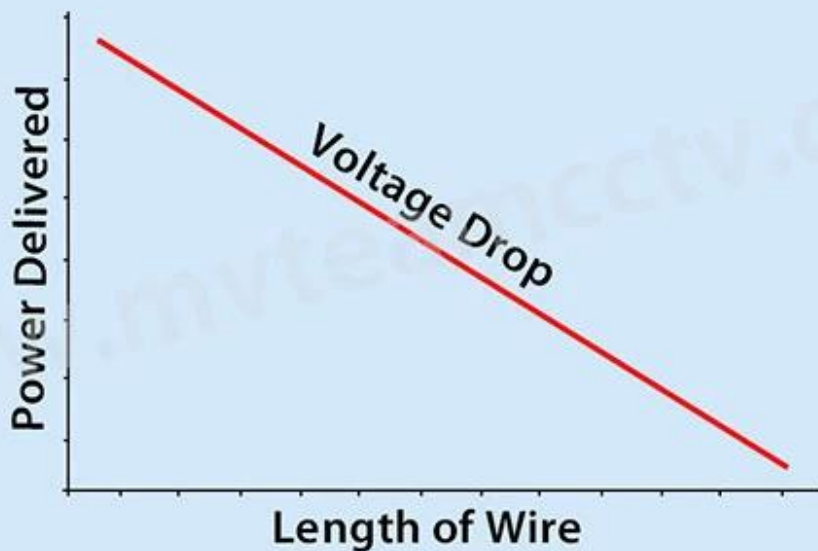

AMPERAGE

* Power supply's amperage cannot be less than CCTV camera's amperage.

VOTAGE DROP

* Power supply's wire will make voltage drop, so make sure not too long wire, and long wire with a thicker gauge. (Thicker gauge makes voltage drop more slowly).