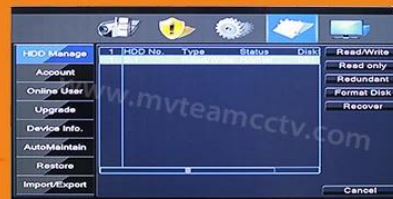

Adjustable DVR
menu transparency

Support backup video
records to DVR built-in
redundant HDD

Support playback different
time period video records in
one screen, save time on find
useful video records

5-in-1 hybrid modes:
AHD+TVI+CVI+CVBS+IP

DVR menu with Ping command, convenient to do DVR network testing

With UTC Function, control analog camera and PTZ camera on DVR thru coaxial cable

Support P2P remote view by CMS and IE browser

Come with cloud ID, easy to realize P2P remote view by scan the QR Codes