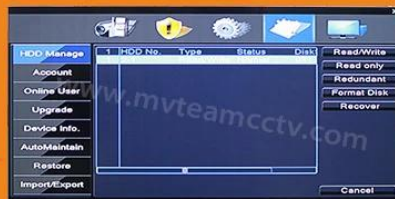

Adjustable DVR
menu transparency

Support backup video
records to DVR built-in
redundant HDD

Support playback different
time period video records in
one screen, save time on find
useful video records

5-in-1 hybrid modes:
AHD+TVI+CVI+CVBS+IP