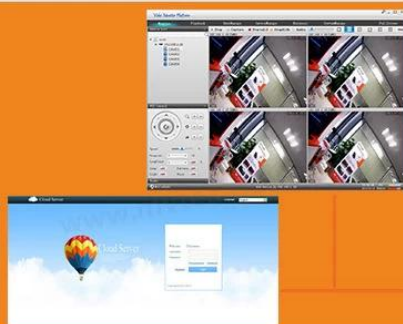

Adjustable DVR
menu transparency

Support backup video
records to DVR built-in
redundant HDD

Support playback different
time period video records in
one screen, save time on find
useful video records

5-in-1 hybrid modes:
AHD+TVI+CVI+CVBS+IP

DVR menu with Ping command, convenient to do
DVR network testing

With UTC Function, control
analog camera and PTZ camera
on DVR thru coaxial cable

Support P2P remote view
by CMS and IE browser

Come with cloud ID, easy to
realize P2P remote view
by scan the QR Codes