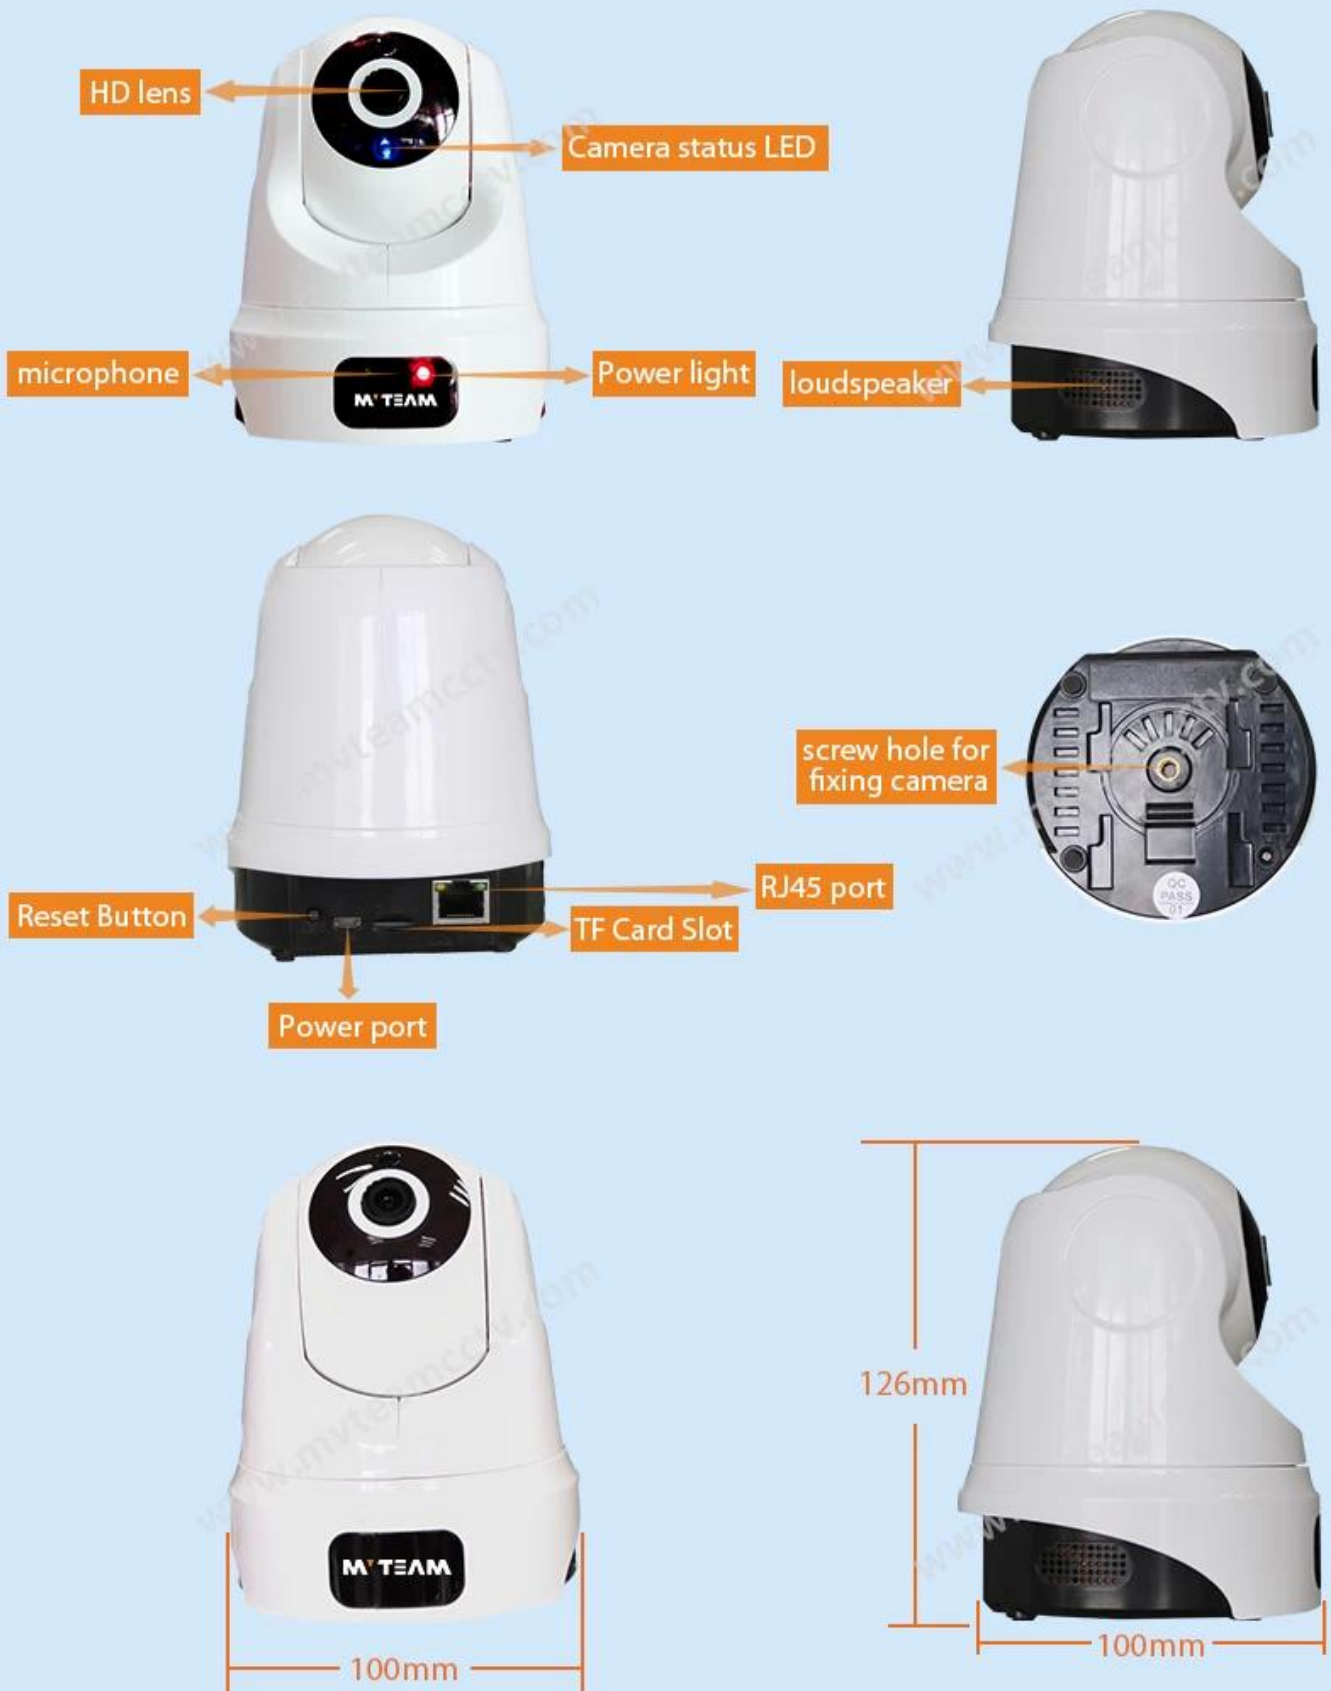

| Show appearance |