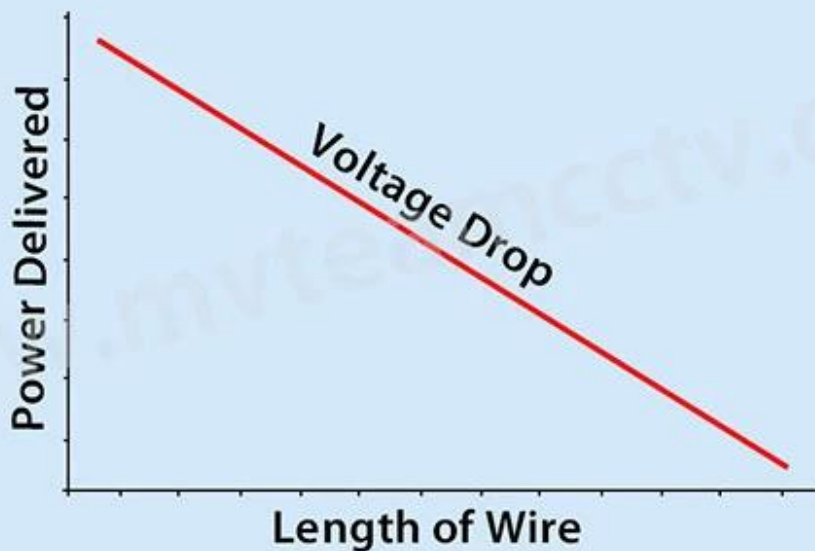

**AMPERAGE**

\* Power supply's amperage cannot be less than CCTV camera's amperage.

**VOTAGE DROP**

\* Power supply's wire will make voltage drop, so make sure not too long wire, and long wire with a thicker gauge. (Thicker gauge makes voltage drop more slowly).