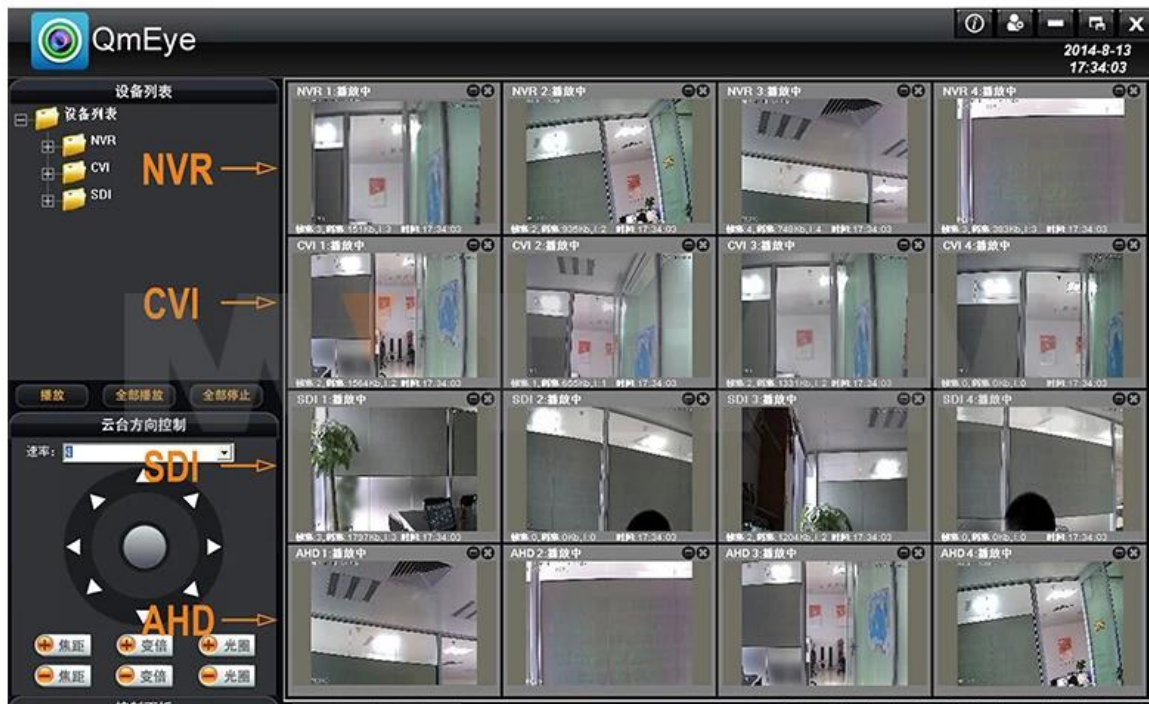

Mobile Phone View

(All MVTEAM DVR, AHD DVR, CVI DVR, SDI DVR, NVR support)

Achieve Monitoring All kinds of Cameras in One Screen on Computer

● FACTORY & OFFICE

M'TEAM

● EXHIBITIONS

M'TEAM