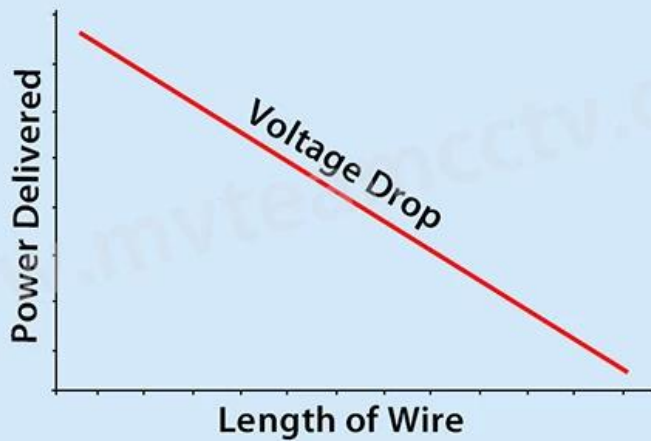

**AMPERAGE**

\* Power supply's amperage cannot be less than CCTV camera's amperage.

**VOTAGE DROP**

\* Power supply's wire will make voltage drop, so make sure not too long wire, and long wire with a thicker gauge. (Thicker gauge makes voltage drop more slowly).