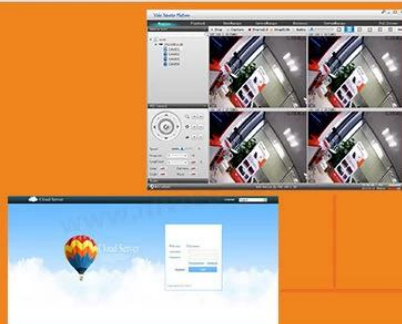

Support P2P remote view by CMS and IE browser