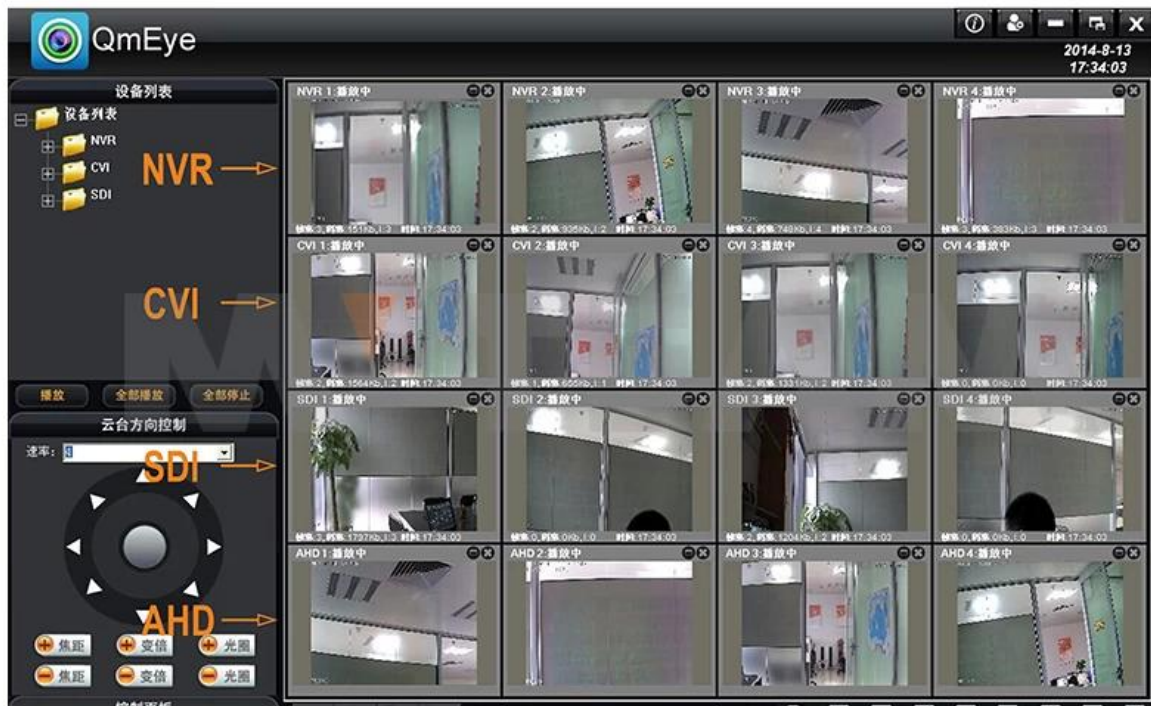

Achieve Monitoring All kinds of Cameras in One Screen on Computer

P2P Advantages

- IP
- DDNS
- *
- *