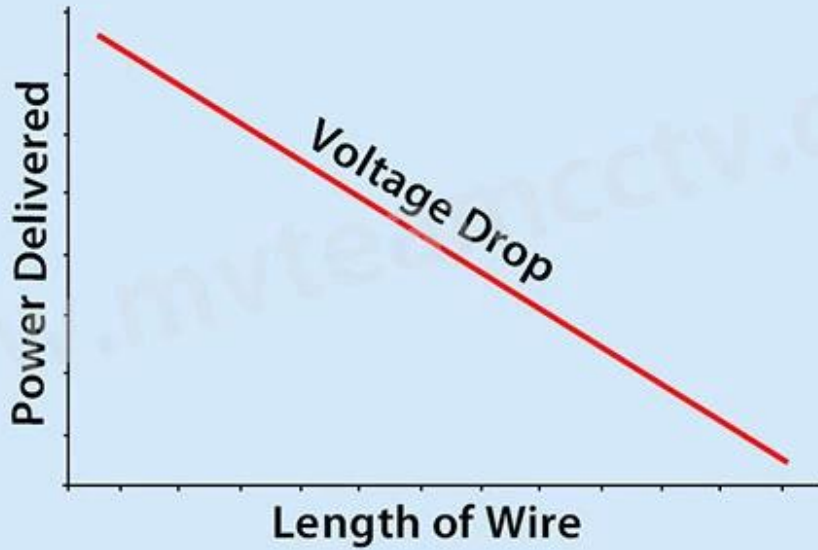

VOTAGE DROP

* Power supply's wire will make voltage drop, so make sure not too long wire, and long wire with a thicker gauge. (Thicker gauge makes voltage drop more slowly).