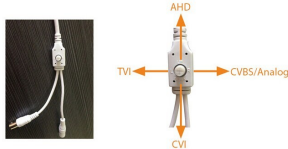

FAQS

Q1: How to connect the camera?

Hold Five Seconds When Switch

Q2: Can I use the camera in outdoor?

Q3: How to install the camera?

Q4: How to reset the camera?

Q5: How to update the camera's firmware?

Packages

- Brand Camera Package
- Neutral Camera Package
- Brand DVR Package

Shipping