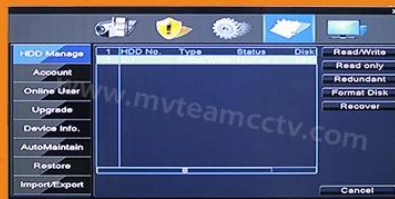

Support playback different  
time period video records in  
one screen, save time on find  
useful video records

5-in-1 hybrid modes:  
AHD+TVI+CVI+CVBS+IP

DVR menu with Ping command, convenient to do  
DVR network testing