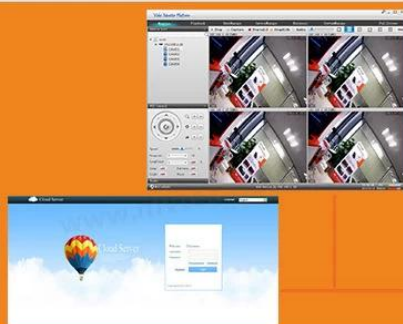

Support P2P remote view
by CMS and IE browser