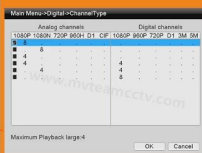

Support backup video records to DVR built-in redundant HDD

Support playback different time period video records in one screen, save time on find useful video records

Hybrid DVR support three kinds of modes:  
full analog channels  
analog+digital channels  
full digital channels