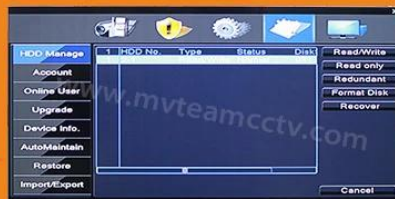

## ● Features

MVTEAM

Adopt Newest HiSilicon  
Chipset

New humanized  
User Interface

System come with  
28 kinds of languages

Adjustable DVR  
menu transparency

Support backup video  
records to DVR built-in  
redundant HDD