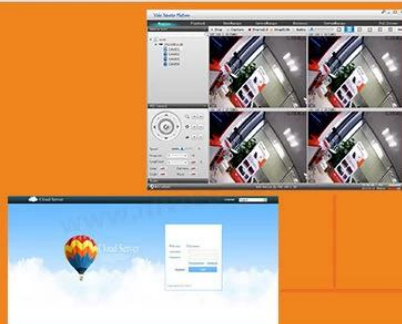

Support backup video
records to DVR built-in
redundant HDD

Support playback different
time period video records in
one screen, save time on find
useful video records

5-in-1 hybrid modes:
AHD+TVI+CVI+CVBS+IP

DVR menu with Ping command, convenient to do
DVR network testing

With UTC Function, control
analog camera and PTZ camera
on DVR thru coaxial cable

Support P2P remote view
by CMS and IE browser

Come with cloud ID, easy to
realize P2P remote view
by scan the QR Codes