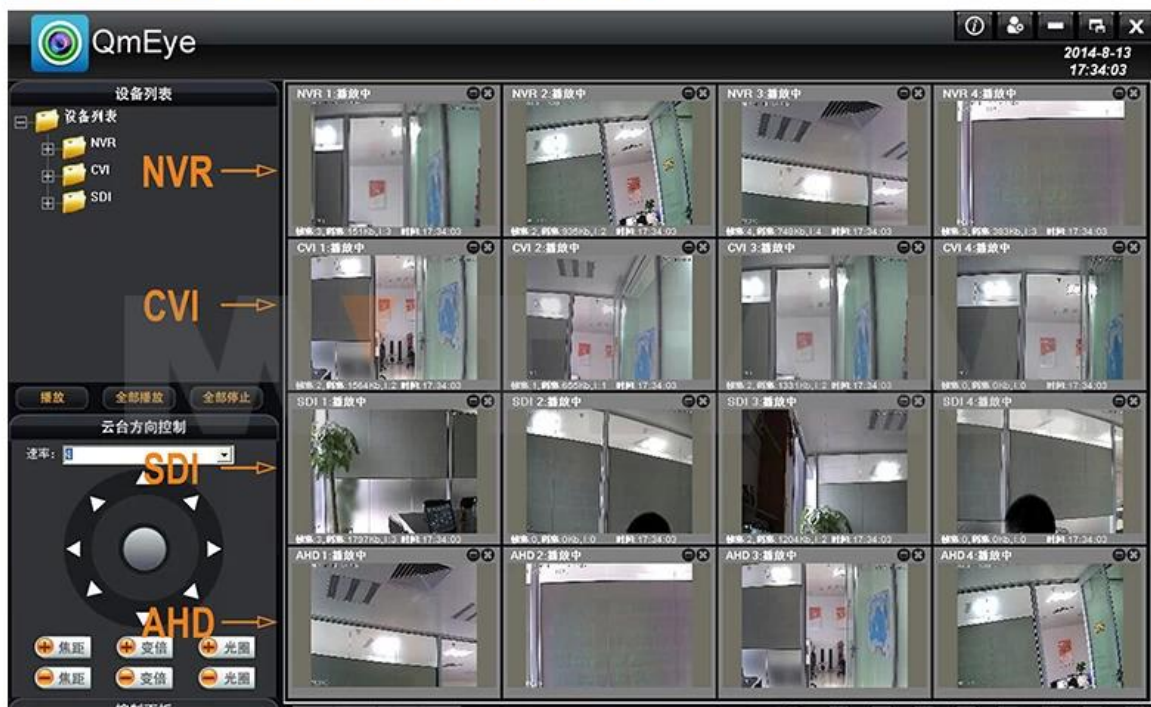

● P2P FUNCTION

MVTEAM

Mobile Phone View

(All MVTEAM DVR, AHD DVR, CVI DVR, SDI DVR, NVR support)

Achieve Monitoring All kinds of Cameras in One Screen on Computer

● FACTORY & OFFICE

M TEAM

● EXHIBITIONS