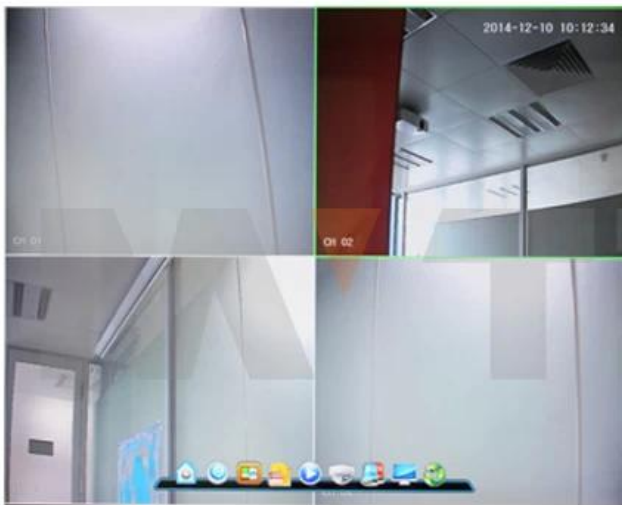

● PRODUCT PICTURE

M' TEAM

Mobile Phone View

(All MVTEAM DVR, AHD DVR, CVI DVR, SDI DVR, NVR support)

Achieve Monitoring All kinds of Cameras in One Screen on Computer

DVR Menu

● FACTORY & OFFICE

M'TEAM