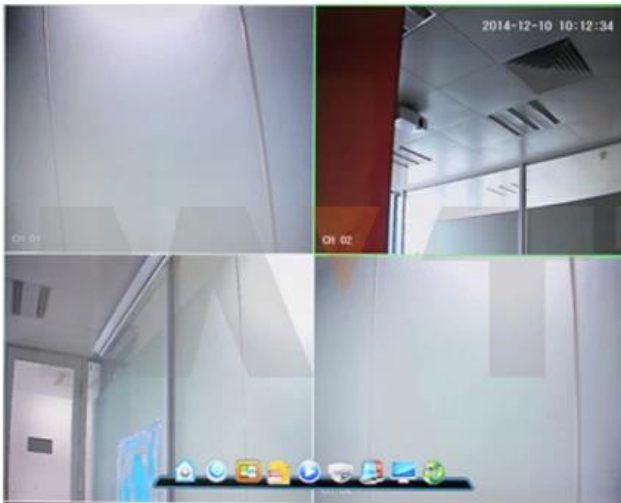

● PRODUCT PICTURE

M' TEAM

Mobile Phone View

(All MVTEAM DVR, AHD DVR, CVI DVR, SDI DVR, NVR support)

Achieve Monitoring All kinds of Cameras in One Screen on Computer

DVR Menu

● FACTORY & OFFICE

M'TEAM