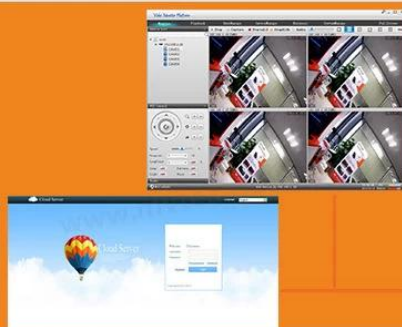

Adjustable DVR
menu transparency

Support backup video
records to DVR built-in
redundant HDD

Support playback different
time period video records in
one screen, save time on find
useful video records

5-in-1 hybrid modes:
AHD+TVI+CVI+CVBS+IP

DVR menu with Ping command, convenient to do DVR network testing

With UTC Function, control analog camera and PTZ camera on DVR thru coaxial cable

Support P2P remote view by CMS and IE browser

Come with cloud ID, easy to realize P2P remote view by scan the QR Codes