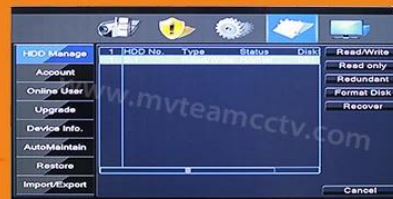

AHD TVI CVI CVBS NVR hybride Chine usine dvr 4CH 1080N MVTEAM
marques HD DVR (6404H80H)

● **Features**

MTEAM

Adopt Newest HiSilicon
Chipset

New humanized
User Interface

System come with
28 kinds of languages

Adjustable DVR
menu transparency

Support backup video
records to DVR built-in
redundant HDD

Support playback different
time period video records in
one screen, save time on find
useful video records

5-in-1 hybrid modes:
AHD+TVI+CVI+CVBS+IP

DVR menu with Ping command, convenient to do DVR network testing

With UTC Function, control analog camera and PTZ camera on DVR thru coaxial cable

Support P2P remote view by CMS and IE browser

Come with cloud ID, easy to realize P2P remote view by scan the QR Codes