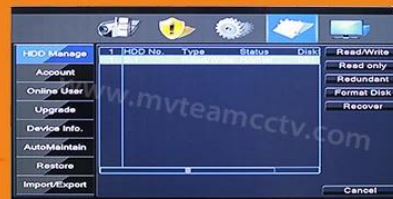

Support backup video
records to DVR built-in
redundant HDD

Support playback different
time period video records in
one screen, save time on find
useful video records

5-in-1 hybrid modes:
AHD+TVI+CVI+CVBS+IP

DVR menu with Ping command, convenient to do
DVR network testing

With UTC Function, control
analog camera and PTZ camera
on DVR thru coaxial cable

Support P2P remote view
by CMS and IE browser

Come with cloud ID, easy to
realize P2P remote view
by scan the QR Codes