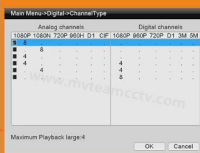

Adjustable DVR menu transparency

Support backup video records to DVR built-in redundant HDD

Support playback different time period video records in one screen, save time on find useful video records

Hybrid DVR support three kinds of modes:
full analog channels
analog+digital channels
full digital channels

DVR menu with Ping command, convenient to do DVR network testing

With UTC Function, control analog camera and PTZ camera on DVR thru coaxial cable

Support P2P remote view by CMS and IE browser

Come with cloud ID, easy to realize P2P remote view by scan the QR Codes