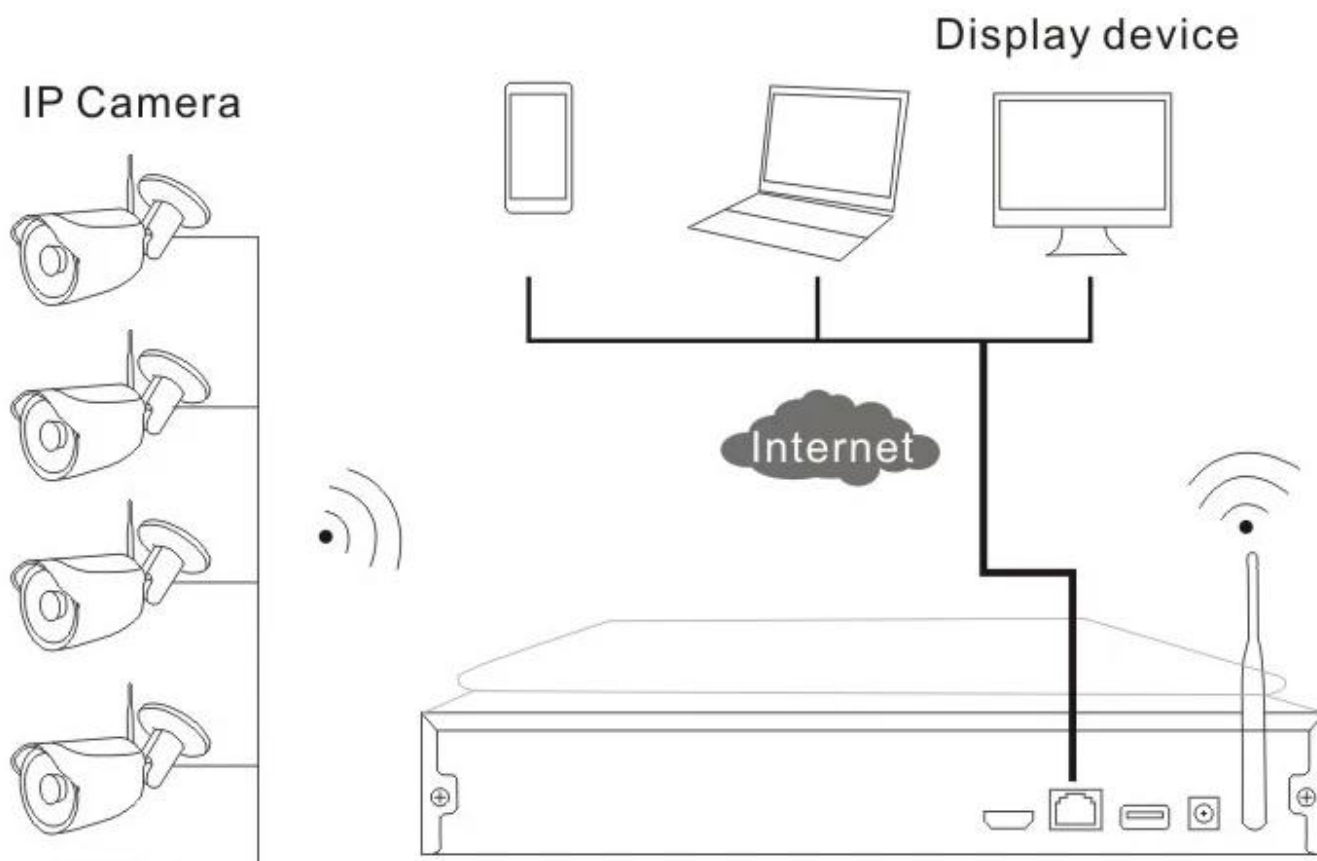

4CH Wireless Camera Kit with Built-in 7"inch LCD Screen(MVT-K04)

Installation diagram

What's the wireless NVR Kit included?

- 1pc 4ch wireless HD NVR with build-in 7" inch LCD Screen and WIFI module
- 4pcs Outdoor HD Wireless IP Camera
- 4pcs 12V(DC)/2A power adaptors
- 1pc detailed quick installation guide manual
- 1pc CD come with CMS softwares and instructions

Specs of each item

1-4CH Wireless NVR

● FEATURES

- *Built-in 10" inch HD LCD Screen (resolution:1280*1024),which support 330 degree rotate,
- *built-in high functional and stability wireless WI-FI routing module, support 802.11b/g/n protocol,150Mbps,

*HDMI output.

*Video input:4*720P;4*960P,Playback:4*960H,4*720P;

*3pcs USB interfaces, Support HDD up to 4TB,cloud technology, P2P,mouse x1

SPECS

Wireless NVR Specs		
Operating System	Embedded Linux OS	
AV(audio/video)input	Network Video	4CH
	Network video input broadband	20Mbps
AV (audio/video) output	HDMI input	1ch,resolution:1024x768,1366x768,1440x900,1920x1080p
AV CODEC Specification	Video Resolution	D1/720P
	synch-playback	4CH
Video Control	Video/Capture mode	Maual,Time,Motion
	Playback mode	Real time,Routine,Event
	Backup	USB backup
Hard Disk	Type	1*SATA interface
	Max Capacity	4 TB at most for each
External Interface	Network Interface	1 adaptable RJ45 10M/100M, 2 WIFI interface
	USB Interface	3 USB 2.0
Network Control	Protocol	UPnP (play&plug),SMTP (email survice),PPPoE (dial-up),DHCP (Automatically obtain an IP address), etc...
Others	Power	DC12V3A
	Power Consumption (W)	≤5W(Without HDD)
	Operate Temperature (°C)	-10°C~+55°C
	Working Humidity (%) RH	10%~90%
	Size	257mm(W)×210mm(V)×45mm(H)
	Weight(excluding HDD)	≤1Kg

MVTEAM Wireless NVR Menu:

MVTEAM wireless nvr remote view on computer and smartphone:

2-720P Outdoor Wireless IP Camera

● FEATURES

- *1.0M/720P wireless IPC
- *with IR CUT
- *3.6mm Lens
- *3pcs 3rd generation LED Array,30m IR Distance
- *Waterproof IP66