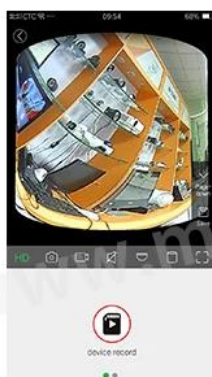

## Multi-Angle Monitor

Support multi-scene modes

**E PTZ**

**SPLIT SCREENS**

**ROLLER**

**CORRIDER**