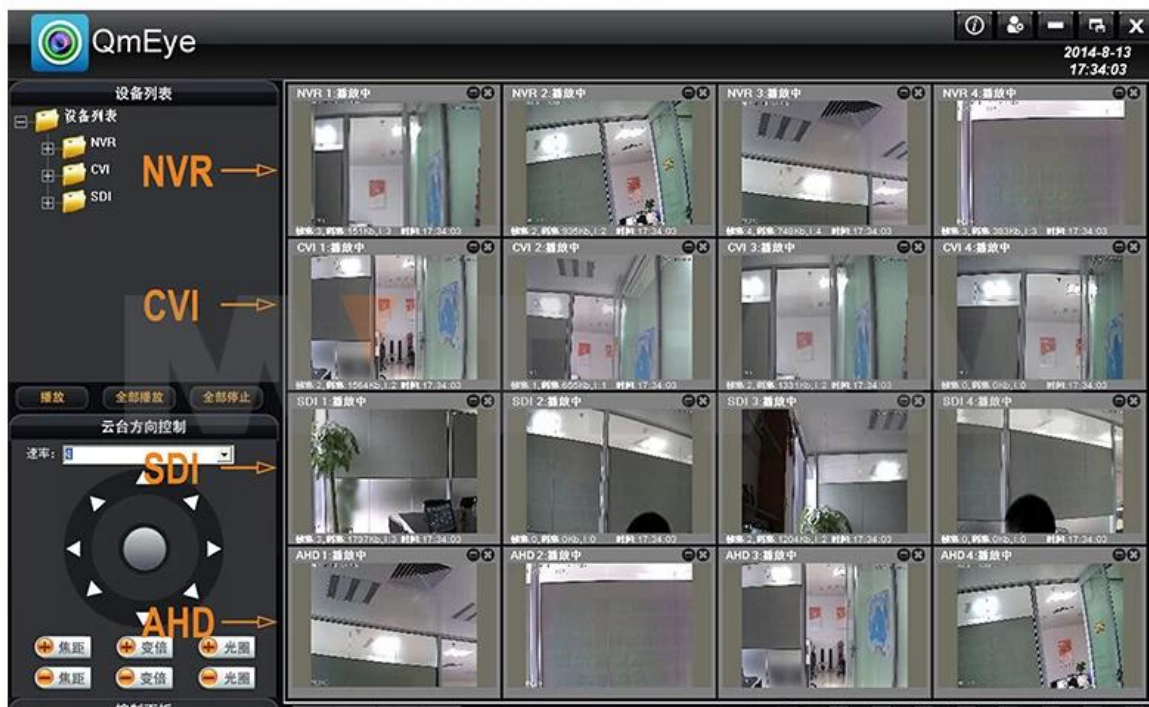

● P2P FUNCTION

MVTEAM

Mobile Phone View

(All MVTEAM DVR, AHD DVR, CVI DVR, SDI DVR, NVR support)

Achieve Monitoring All kinds of Cameras in One Screen on Computer

● FACTORY & OFFICE

M TEAM

● EXHIBITIONS