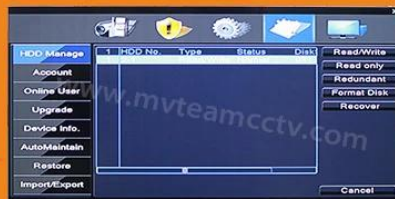

16CH 1080P AHD TVI CVI CVBS NVR 5 HDD 2 1 dvr
6416H80P

● Features

MTEAM

Adopt Newest HiSilicon
Chipset

New humanized
User Interface

System come with
28 kinds of languages

Adjustable DVR
menu transparency

Support backup video
records to DVR built-in
redundant HDD