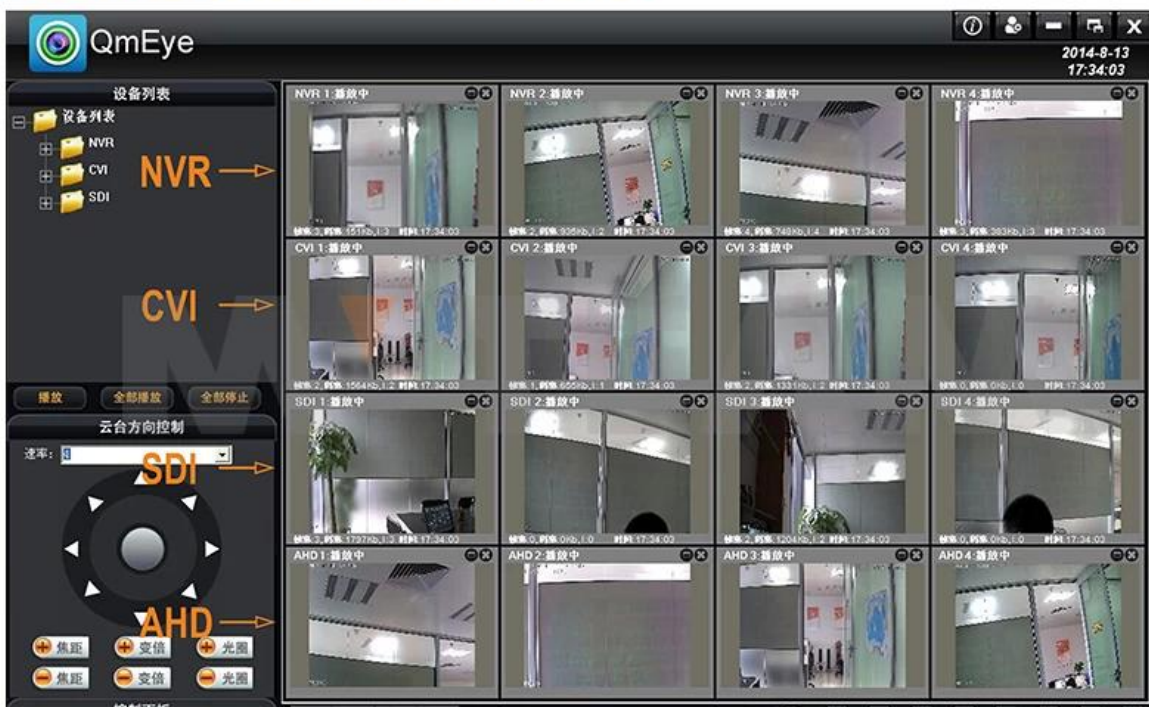

● PRODUCT PICTURE

P2P Advantages

- * IP
- * DDNS
- *
- *

P2P FUNCTION

Mobile Phone View

(All MVTEAM DVR, AHD DVR, CVI DVR, SDI DVR, NVR support)

Achieve Monitoring All kinds of Cameras in One Screen on Computer