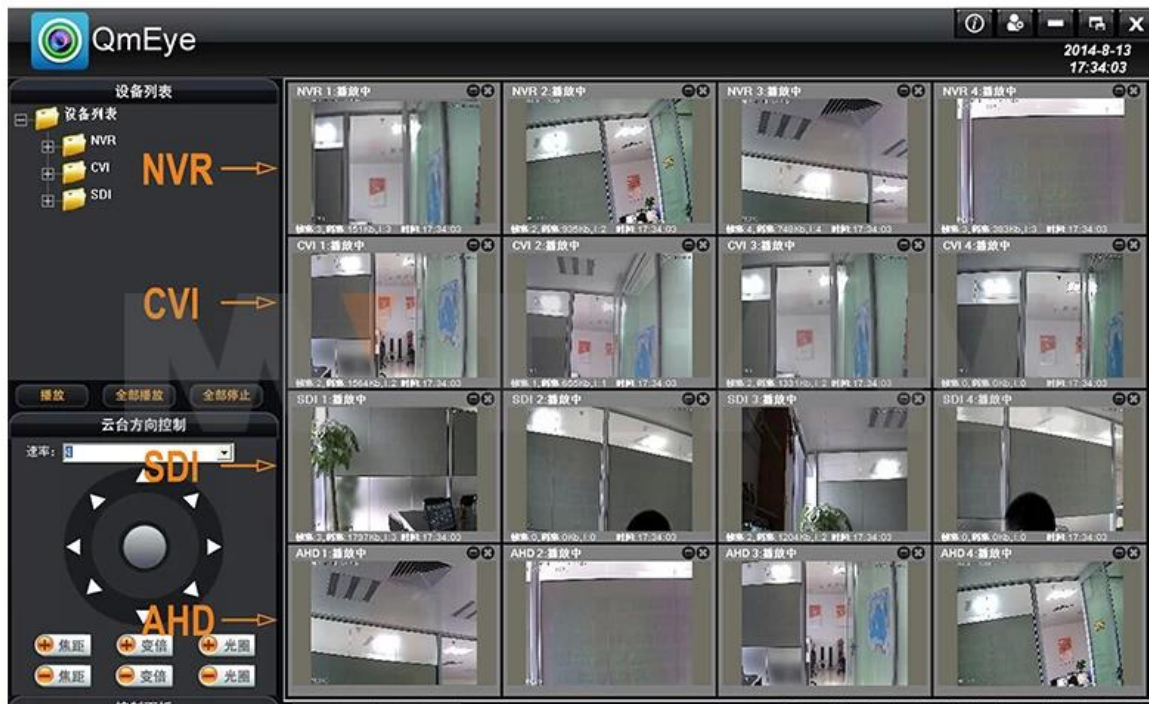

Achieve Monitoring All kinds of Cameras in One Screen on Computer

P2P Advantages

- * 支持IP地址
- * 支持DDNS
- * 支持P2P
- * 支持P2P

● EXHIBITIONS