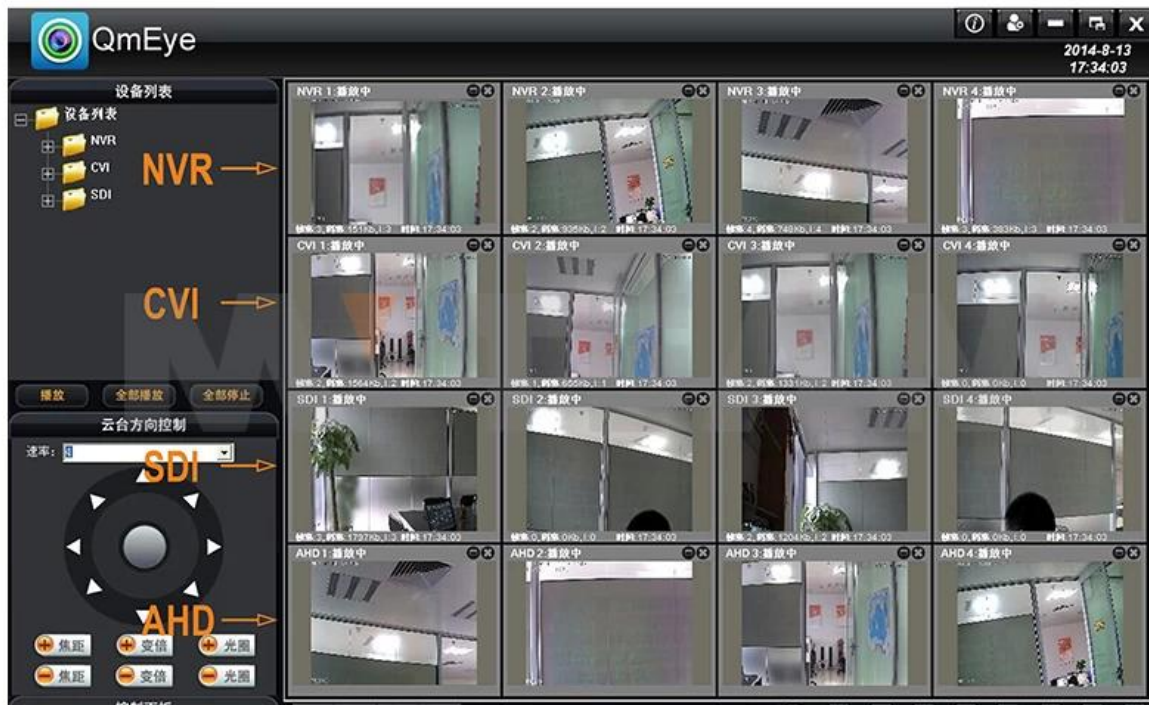

● P2P FUNCTION

Mobile Phone View

(All MVTEAM DVR, AHD DVR, CVI DVR, SDI DVR, NVR support)

Achieve Monitoring All kinds of Cameras in One Screen on Computer

● FACTORY & OFFICE

● EXHIBITIONS

MYTEAM AHD 產品系列

產品系列