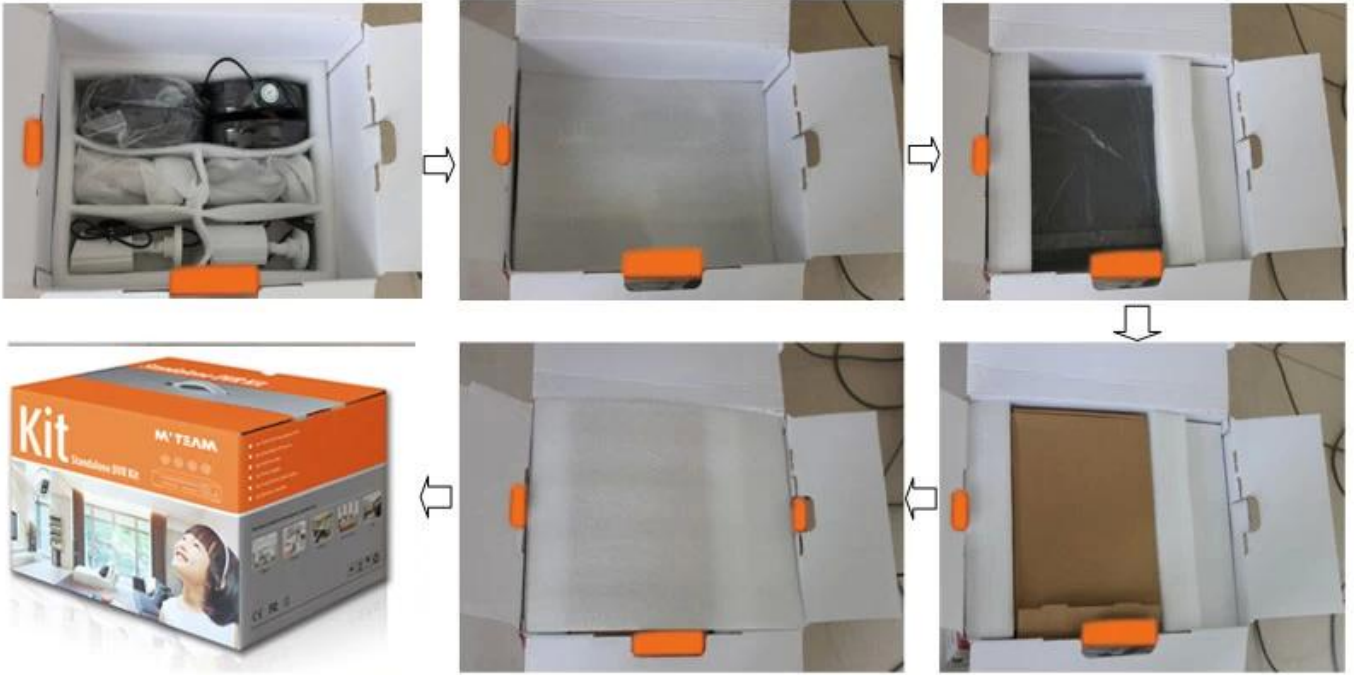

4ch DVR kit package inside