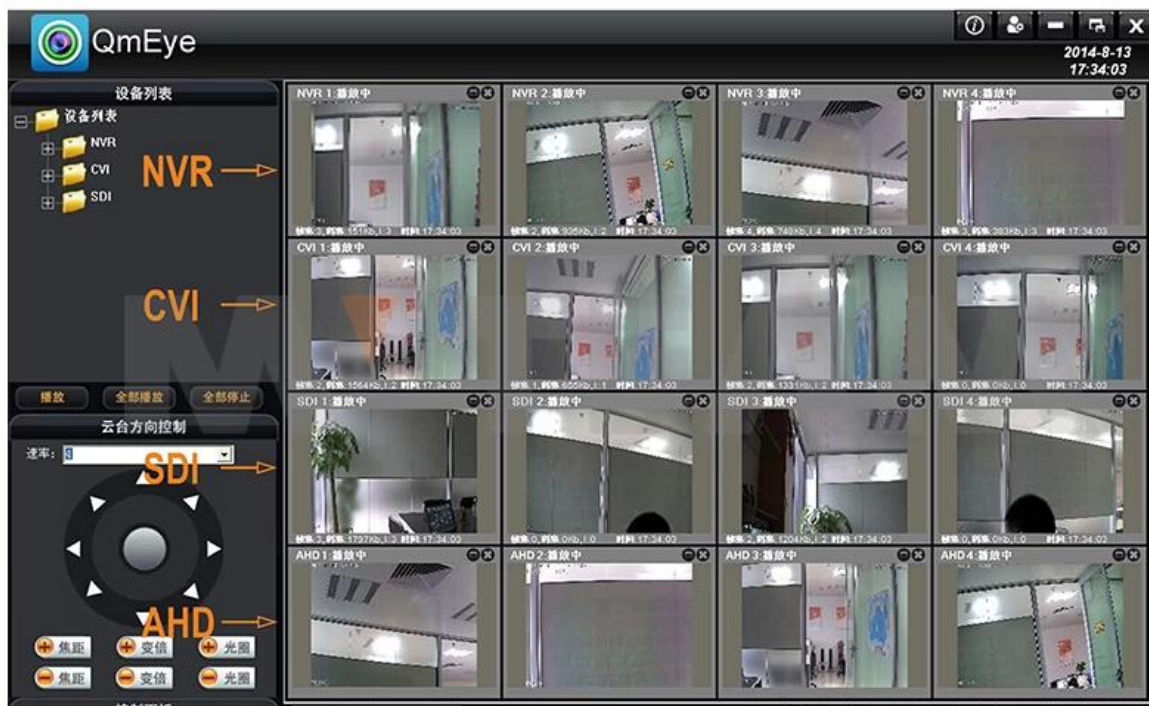

Achieve Monitoring All kinds of Cameras in One Screen on Computer