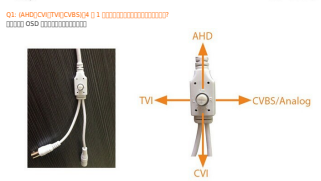

Hold Five Seconds When Switch

Q2: Can I connect AHD camera to DVR?

Q3: Can I connect TVI camera to DVR?

Q4: Can I connect CVBS camera to DVR?

Q5: Can I connect TVI camera to DVR?

Q6: Can I connect AHD camera to DVR?

Q7: Can I connect TVI camera to DVR?

Q8: Can I connect CVBS camera to DVR?

Q9: Can I connect TVI camera to DVR?

Q10: Can I connect AHD camera to DVR?

Q11: Can I connect TVI camera to DVR?

Q12: Can I connect CVBS camera to DVR?

Q13: Can I connect TVI camera to DVR?

Q14: Can I connect AHD camera to DVR?

Q15: Can I connect TVI camera to DVR?

Q16: Can I connect CVBS camera to DVR?

Q17: Can I connect TVI camera to DVR?

Q18: Can I connect AHD camera to DVR?

Q19: Can I connect TVI camera to DVR?

Q20: Can I connect CVBS camera to DVR?

Q21: Can I connect TVI camera to DVR?

Q22: Can I connect AHD camera to DVR?

Q23: Can I connect TVI camera to DVR?

Q24: Can I connect CVBS camera to DVR?

Q25: Can I connect TVI camera to DVR?

Q26: Can I connect AHD camera to DVR?

Q27: Can I connect TVI camera to DVR?

Q28: Can I connect CVBS camera to DVR?

Q29: Can I connect TVI camera to DVR?

Q30: Can I connect AHD camera to DVR?

Q31: Can I connect TVI camera to DVR?

Q32: Can I connect CVBS camera to DVR?

Q33: Can I connect TVI camera to DVR?

Q34: Can I connect AHD camera to DVR?

Q35: Can I connect TVI camera to DVR?

Q36: Can I connect CVBS camera to DVR?

Q37: Can I connect TVI camera to DVR?

Q38: Can I connect AHD camera to DVR?

Q39: Can I connect TVI camera to DVR?

Q40: Can I connect CVBS camera to DVR?

Q41: Can I connect TVI camera to DVR?

Q42: Can I connect AHD camera to DVR?

Q43: Can I connect TVI camera to DVR?

Q44: Can I connect CVBS camera to DVR?

Q45: Can I connect TVI camera to DVR?