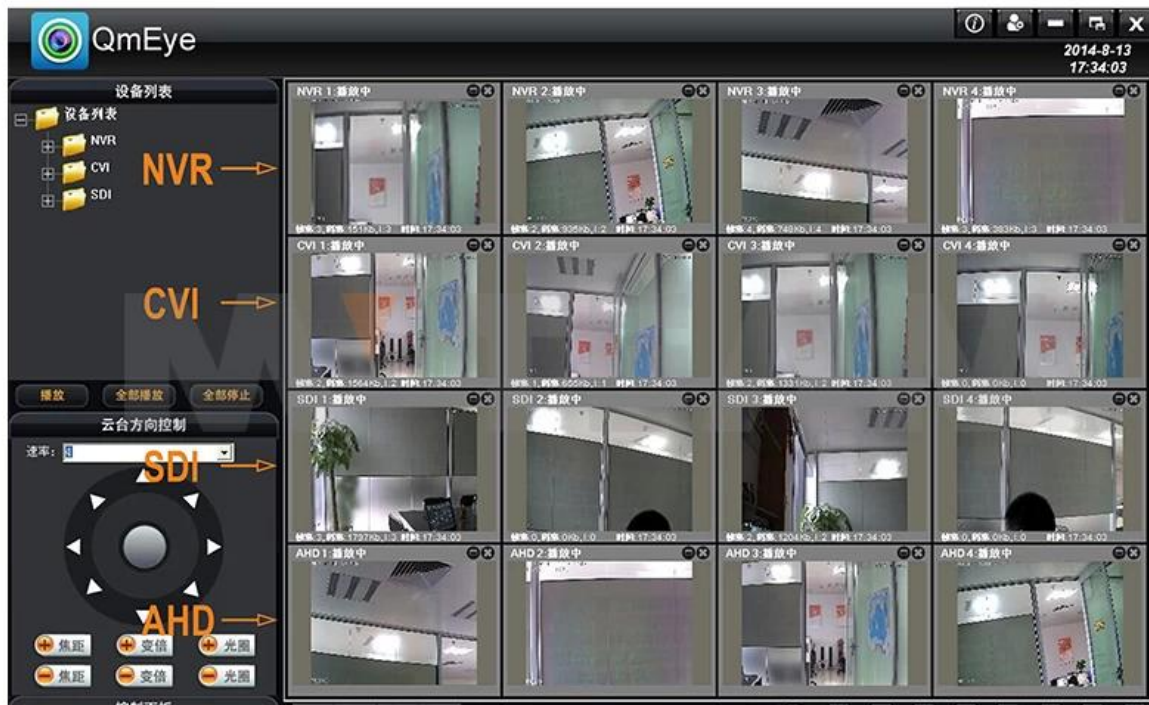

● P2P FUNCTION

Mobile Phone View

(All MVTEAM DVR, AHD DVR, CVI DVR, SDI DVR, NVR support)

Achieve Monitoring All kinds of Cameras in One Screen on Computer

● FACTORY & OFFICE

M'TEAM

● EXHIBITIONS

M'TEAM