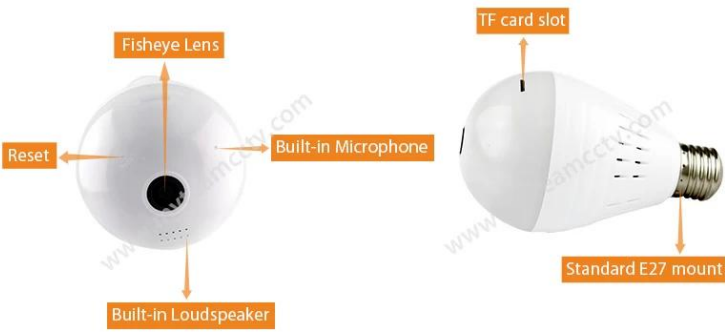

Easy installation, Screw it easily

Led bulb shape, standard E27 base, AC 220V voltage.

Multi-Angle Monitor

Support multi-scene modes

E PTZ

SPLIT SCREENS

ROLLER

CORRIDER

Video footage storage

Support max 128GB micro TF card for recording.

—▶ 8:30 —▶ 14:30 —▶ 20:08 —

Note: Memory cards not included in the package
please purchase separately

Intergrated with LED illumination

Show Appearance

Mobile Phone View

Download the App

Scan QR code to download the APP or
Search Neye3C in APP Store/Android Market

Model No.		H100-E6	H100-E8	H100-E9
Camera	Resolution	1.3MP	2.0MP	3.0MP
	Minimum illumination	0.02Lux @(F2.0,AGC ON) ,0 Lux with IR		
	Shutter	Shutter adaptation		
	Camera lens	360 degree fisheye lens		
	Lens interface type	M12		
	Day and night conversion	ICR infrared filter		
	Digital noise reduction	3D digital noise reduction		
Compression	Video compression standa	H.264		
	Coding type	H.264 Main Profile		
	Video compression rate	HD, SD, rate adaptation.		
	Audio compression standa	AAC		
	Audio compression rate	Rate adaptation		
	Frame rate	Max:25fps network transmission rate: adaptive adjustment		
	Image setting	Brightness, contrast, saturation, etc. (through the client to adjust the setting)		
Network	Storage function	Support Micro SD card (max 128G)		
Function	Intelligent alarm	Video is lost, the network is disconnected, and the power is disconnected.		
	General functions	Reverse, capture, mobile alarm, password protection, video playback, remote control, two-way intercom		
Wireless	Wireless standard	IEEE802.11b, 802.11g, 802.11n Draft		
Parameter	frequency range	2.4 GHz ~ 2.4835 GHz		
	Channel bandwidth	Support 20/40MHz		
	security	64/128-bit WEP, WPA/WPA2, WPA-PSK/WPA2-PSK, WPS		
	transmission speed	11b: 11Mbps, 11g :54Mbps, 11n :135Mbps		
General specification	temperature and humidity	-		
	Power	AC 110V~220V		
	Power consumption	3W MAX		
	Infrared radiation distance	MAX 5meter		
	Size(mm)	87mm x 87mm x 127mm		
	Weight	200g		