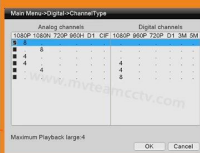

Support backup video records to DVR built-in redundant HDD

Support playback different time period video records in one screen, save time on find useful video records

Hybrid DVR support three kinds of modes:
full analog channels
analog+digital channels
full digital channels