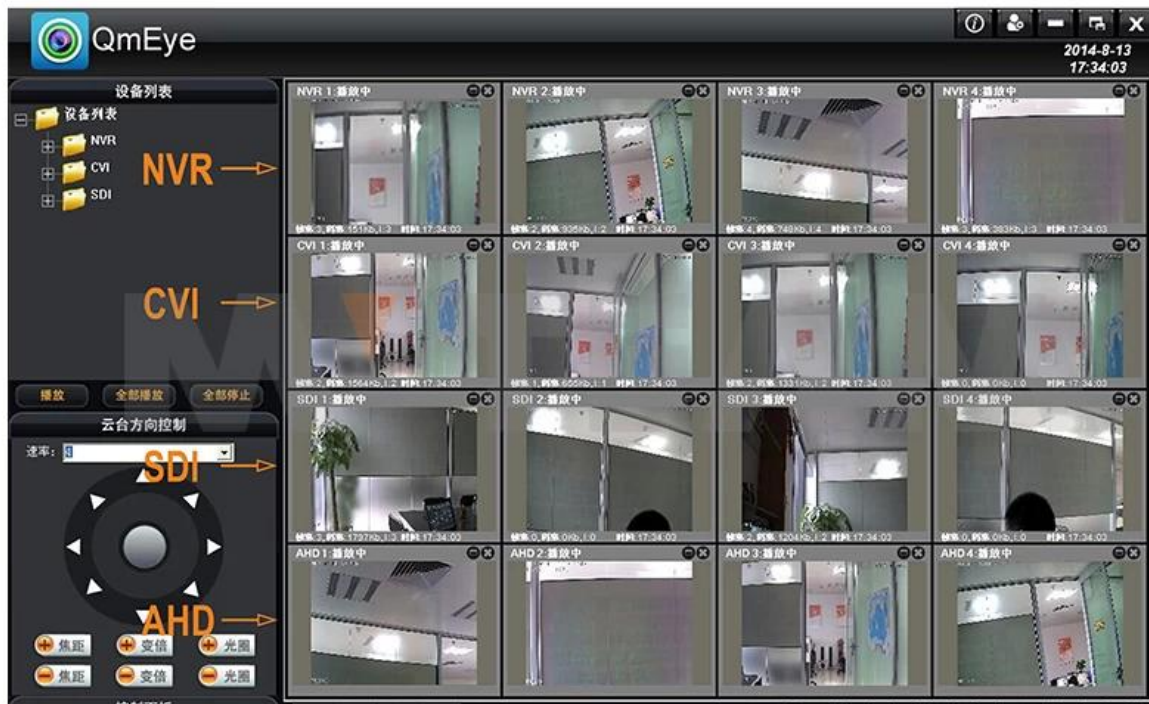

● PRODUCT PICTURE

M' TEAM

Mobile Phone View

(All MVTEAM DVR, AHD DVR, CVI DVR, SDI DVR, NVR support)

Achieve Monitoring All kinds of Cameras in One Screen on Computer

DVR Menu

● FACTORY & OFFICE

M'TEAM