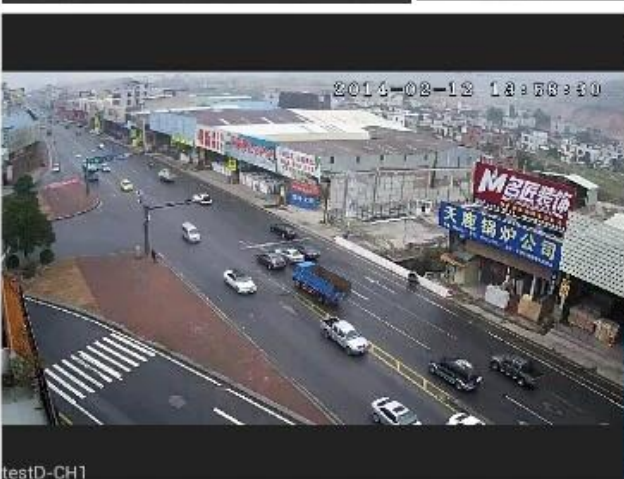

testD-CH1

testA testB testC testD

1 2 3 4

Camera, Microphone, and other control icons.

testD-CH1

testA testB testC testD

1

Camera, Microphone, and other control icons.

testD-CH1