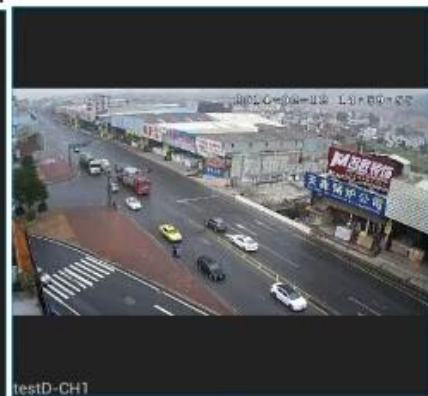

Devices Add

- testA ak08272b7d 4 channels
- testB 013e10106982b1827025 4 chann.
- testC zz08109da5 1 channels
- testD aq01b84e2d 1 channels