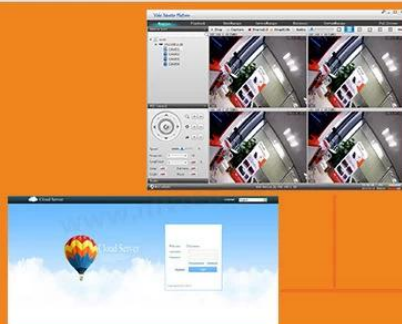

Support backup video
records to DVR built-in
redundant HDD

Support playback different
time period video records in
one screen, save time on find
useful video records

5-in-1 hybrid modes:
AHD+TVI+CVI+CVBS+IP

DVR menu with Ping command, convenient to do
DVR network testing

With UTC Function, control
analog camera and PTZ camera
on DVR thru coaxial cable

Support P2P remote view
by CMS and IE browser

Come with cloud ID, easy to
realize P2P remote view
by scan the QR Codes

3-Support P2P remote view on mobile and PC

Model	6408H400	
Compression	H.264 Standard compression	
Operation	Embedded Linux	
Image coding-control	Image edit adjustable,both changable and fix stream optional	
Dual stream	Can be set up in each channel	
Monitor image quality	4MP(2560*1440),3MP(2048*1536),1080P,1024P,720P	
Image dynamic detection	Multiple detection areas in each channel	
Hybrid	AHD,TVI,CVI,IP,CVBS	
Video mode	Support manual, automatic, dynamic monitoring, alarm trigger video mode	
Backup mode	U disk, USB portable disk, USB burn, Network storage and backup	
Operate mode	Mouse, remote controller, front panel	
login locally	without password	
Save recording	local hard disk and network	
External interface	Video input	8*BNC
	Audio input	4*RCA
	Network interface	10M/100M base-T Ethernet (RJ-45)
	USB connect port	2*USB 2.0
	RS485	RS485*1
	Alarm input	4CH
	Alarm output	1CH
	Internal HDD	2 SATA HDD port
	Maximum capacity	Maximum 4TB each SATA□
Cell phone monitoring	Support Window Mobile, iPhone,iPad, Android	
Power	12V/3A	