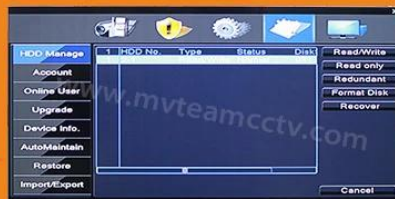

Digital Video Recorder for CCTV 4MP 2560*1440 8 Channel Hybrid DVR(6408H400)

● Features

M TEAM

Adopt Newest HiSilicon
Chipset

New humanized
User Interface

System come with
28 kinds of languages

Adjustable DVR
menu transparency

Support backup video
records to DVR built-in
redundant HDD

Support playback different
time period video records in
one screen, save time on find
useful video records

5-in-1 hybrid modes:
AHD+TVI+CVI+CVBS+IP

3-Support P2P remote view on mobile and PC

Model	6408H400	
Compression	H.264 Standard compression	
Operation	Embedded Linux	
Image coding-control	Image edit adjustable,both changable and fix stream optional	
Dual stream	Can be set up in each channel	
Monitor image quality	4MP(2560*1440),3MP(2048*1536),1080P,1024P,720P	
Image dynamic detection	Multiple detection areas in each channel	
Hybrid	AHD,TVI,CVI,IP,CVBS	
Video mode	Support manual, automatic, dynamic monitoring, alarm trigger video mode	
Backup mode	U disk, USB portable disk, USB burn, Network storage and backup	
Operate mode	Mouse, remote controller, front panel	
login locally	without password	
Save recording	local hard disk and network	
External interface	Video input	8*BNC
	Audio input	4*RCA
	Network interface	10M/100M base-T Ethernet (RJ-45)
	USB connect port	2*USB 2.0
	RS485	RS485*1
	Alarm input	4CH
	Alarm output	1CH
	Internal HDD	2 SATA HDD port
	Maximum capacity	Maximum 4TB each SATA□
Cell phone monitoring	Support Window Mobile, iPhone,iPad, Android	
Power	12V/3A	