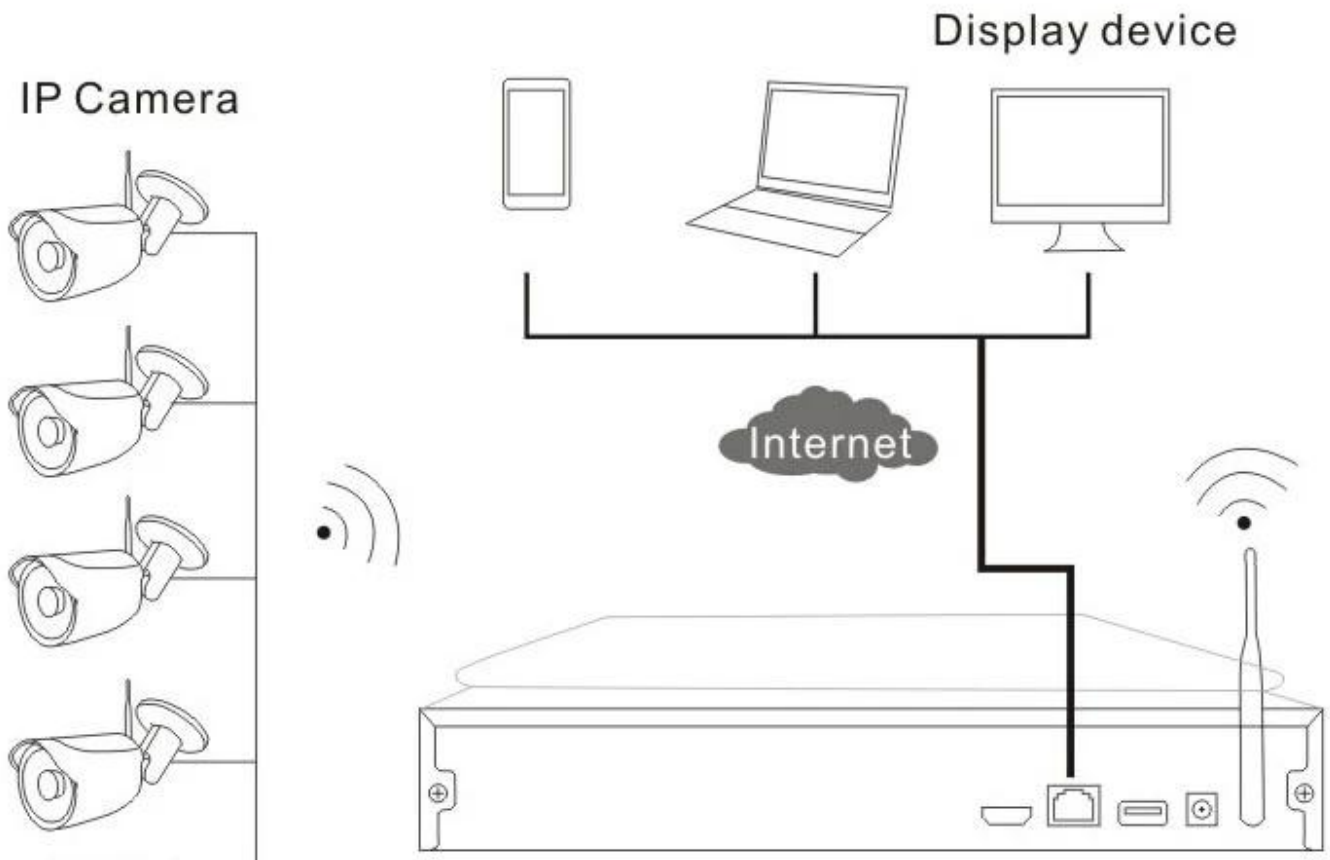

Surveillance CCTV Camera Home Security System Wireless(MVT-K04T)

Installation diagram

What's the wireless NVR Kit included?

- 1pc 4ch wireless HD NVR with build-in 10" inch LCD Screen and WIFI module
- 4pcs Outdoor HD Wireless IP Camera
- 4pcs 12V(DC)/2A power adaptors
- 1pc detailed quick installation guide manual
- 1pc CD come with CMS softwares and instructions

Specs of each item

1-4CH Wireless NVR

- *Built-in 10" inch HD LCD Screen (resolution:1280*1024),which support 330 degree rotate,
- *built-in high functional and stability wireless WI-FI routing module, support 802.11b/g/n protocol,150Mbps,
- *HDMI output.
- *Video input:4*720P;4*960P,Playback:4*960H,4*720P;
- *3pcs USB interfaces, Support HDD up to 4TB,cloud technology, P2P,mouse x1

Wireless NVR Specs		
Operating System	Embedded Linux OS	
AV(audio/video)input	Network Video	4CH
	Network video input broadband	20Mbps
AV (audio/video) output	HDMI input	1ch,resolution:1024x768,1366x768, 1440x900,1920x1080p
AV CODEC Specification	Video Resolution	D1/720P
	synch-playback	4CH
Video Control	Video/Capture mode	Maual,Time,Motion
	Playback mode	Real time,Routine,Event
	Backup	USB backup
Hard Disk	Type	1*SATA interface
	Max Capacity	4 TB at most for each
External Interface	Network Interface	1 adaptable RJ45 10M/100M, 2 WIFI interface
	USB Interface	3 USB 2.0
Network Control	Protocol	UPnP (play&plug),SMTP (email survice),PPPoE (dial-up), DHCP (Automatically obtain an IP address), etc...
Others	Power	DC12V3A
	Power Consumption (W)	≤5W(Without HDD)
	Operate Temperature (°C)	-10°C~+55°C
	Working Humidity (%) RH	10%~90%
	Size	257mm(W)×210mm(V)×45mm(H)
	Weight(excluding HDD)	≤1Kg