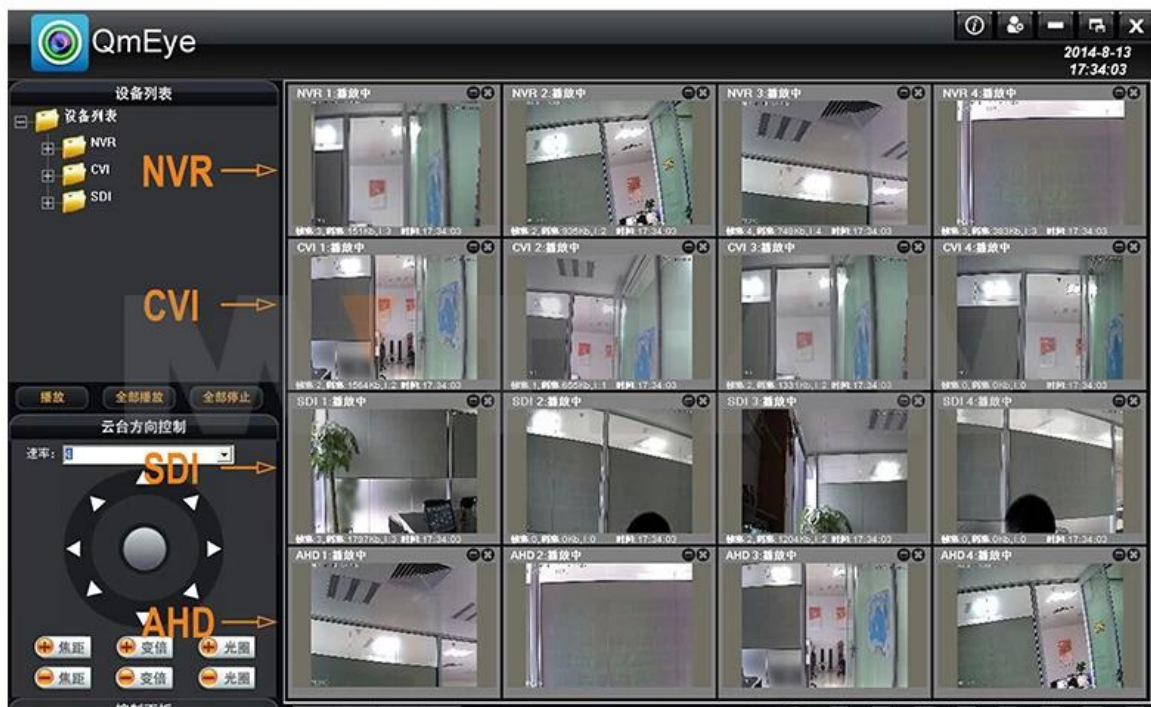

● P2P FUNCTION

MVTEAM

Mobile Phone View

(All MVTEAM DVR, AHD DVR, CVI DVR, SDI DVR, NVR support)

Achieve Monitoring All kinds of Cameras in One Screen on Computer

● FACTORY & OFFICE

M TEAM

● EXHIBITIONS