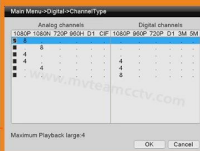

Support backup video records to DVR built-in redundant HDD

Support playback different time period video records in one screen, save time on find useful video records

Hybrid DVR support three kinds of modes:
full analog channels
analog+digital channels
full digital channels