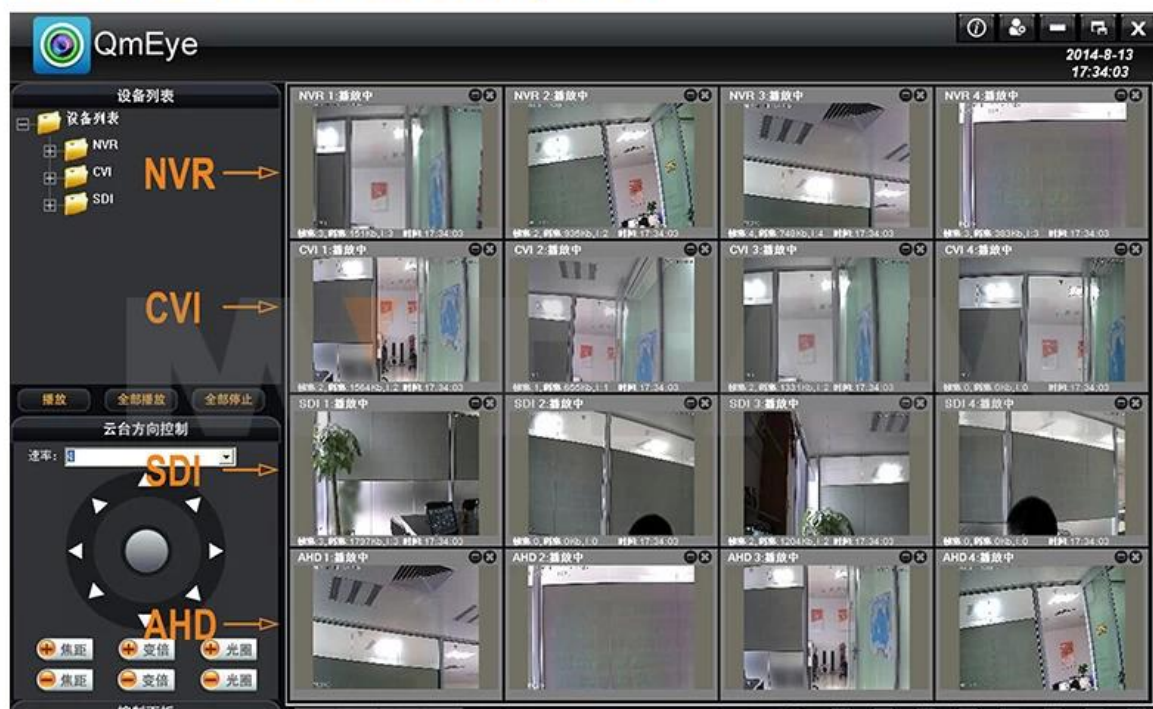

● P2P FUNCTION

Mobile Phone View

(All MVTEAM DVR, AHD DVR, CVI DVR, SDI DVR, NVR support)

Achieve Monitoring All kinds of Cameras in One Screen on Computer

● FACTORY & OFFICE

M TEAM

● EXHIBITIONS

M TEAM