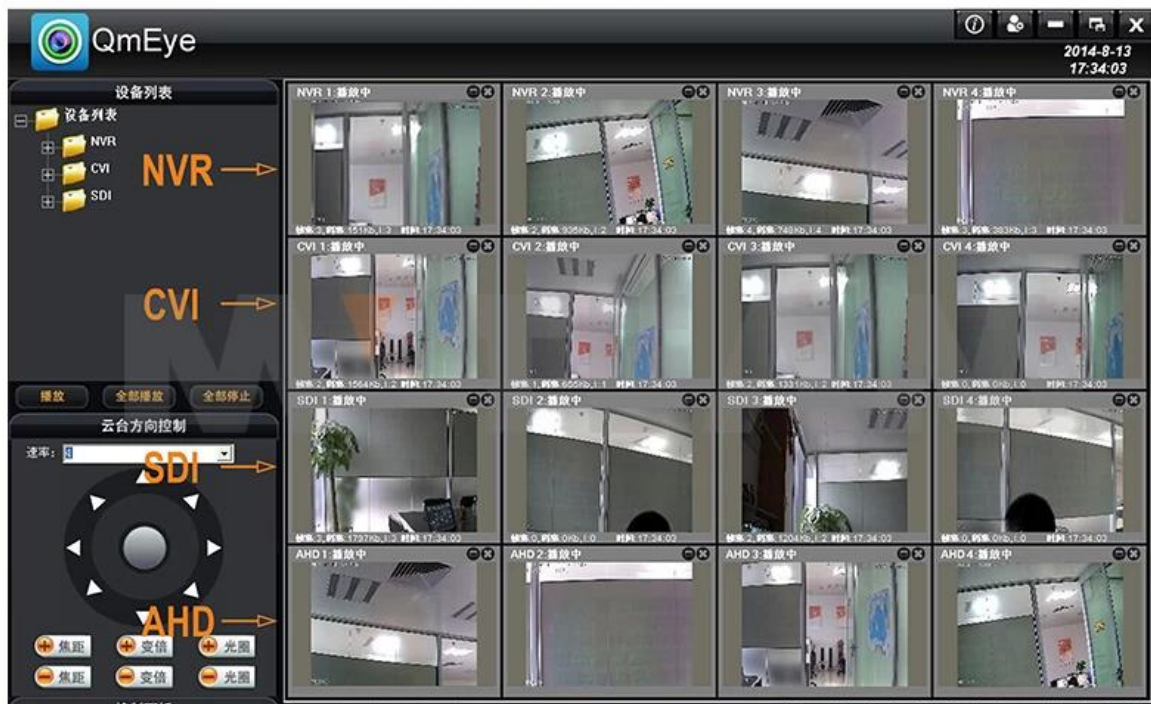

● P2P FUNCTION

Mobile Phone View

(All MVTEAM DVR, AHD DVR, CVI DVR, SDI DVR, NVR support)

Achieve Monitoring All kinds of Cameras in One Screen on Computer

● FACTORY & OFFICE

M TEAM

● EXHIBITIONS

M TEAM