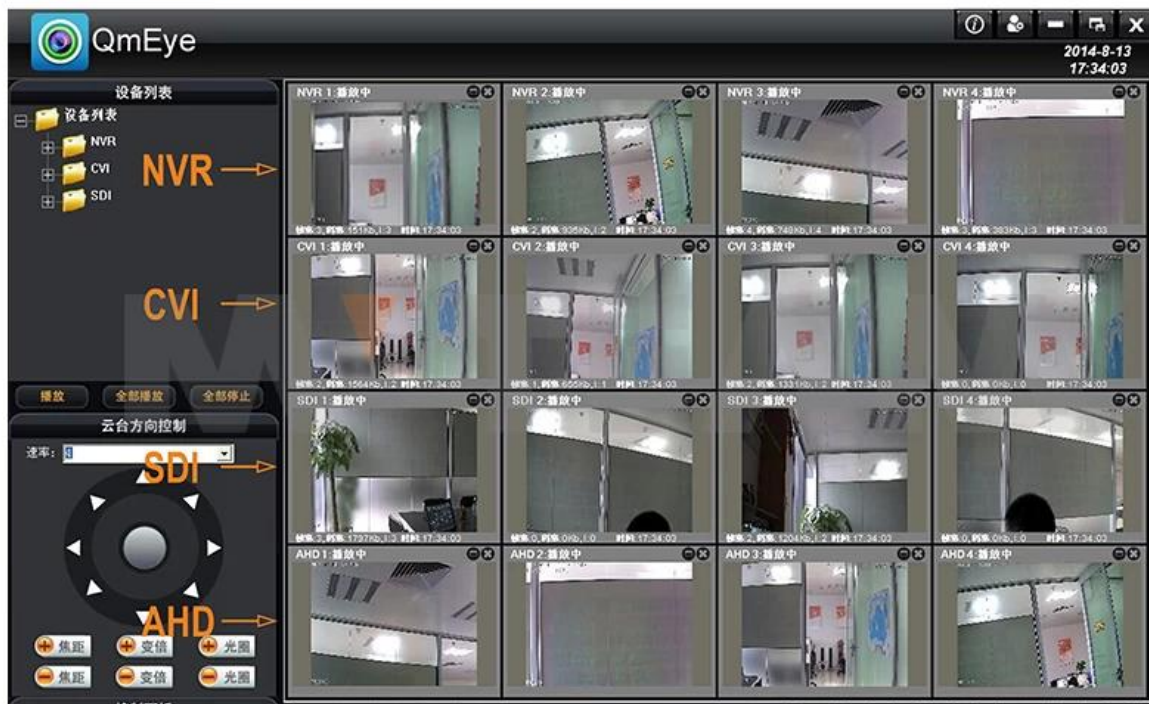

● P2P FUNCTION

Mobile Phone View

(All MVTEAM DVR, AHD DVR, CVI DVR, SDI DVR, NVR support)

Achieve Monitoring All kinds of Cameras in One Screen on Computer

● FACTORY & OFFICE

M'TEAM

● EXHIBITIONS

M'TEAM