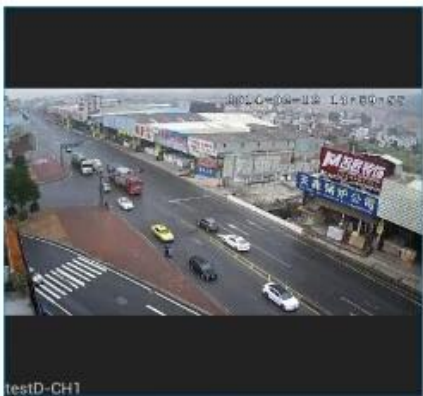

Devices Add

- **testA**
  ak08272b7d 4 channels
- **testB**
  013e10106982b1827025 4 chann.
- **testC**
  zz08109da5 1 channels
- **testD**
  aq01b84e2d 1 channels