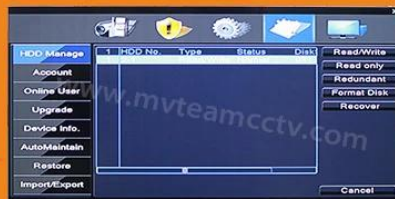

Support backup video
records to DVR built-in
redundant HDD