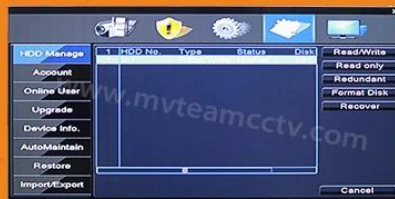

### ● Features

MVTEAM

Adopt Newest HiSilicon  
Chipset

New humanized  
User Interface

System come with  
28 kinds of languages

Adjustable DVR  
menu transparency

Support backup video  
records to DVR built-in  
redundant HDD