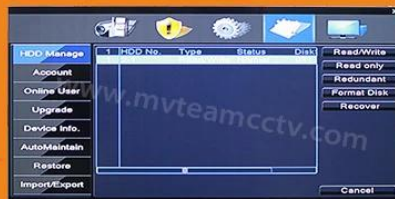

New humanized
User Interface

System come with
28 kinds of languages

Adjustable DVR
menu transparency

Support backup video
records to DVR built-in
redundant HDD

Support playback different
time period video records in
one screen, save time on find
useful video records

5-in-1 hybrid modes:
AHD+TVI+CVI+CVBS+IP

DVR menu with Ping command, convenient to do
DVR network testing

With UTC Function, control
analog camera and PTZ camera
on DVR thru coaxial cable

Support P2P remote view
by CMS and IE browser