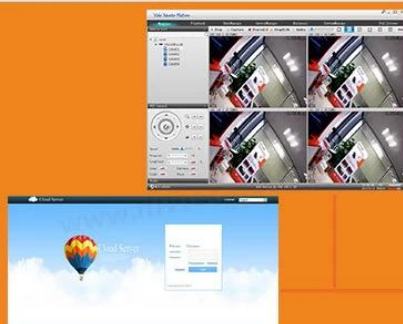

16CH 1080N AHD السيدا TVI DVR 1080P NVR OEM الغيمة DVR (6416H80H)

● Features

MTEAM

Adopt Newest HiSilicon
Chipset

New humanized
User Interface

System come with
28 kinds of languages

Adjustable DVR
menu transparency

Support backup video
records to DVR built-in
redundant HDD

Support playback different
time period video records in
one screen, save time on find
useful video records

5-in-1 hybrid modes:
AHD+TVI+CVI+CVBS+IP

DVR menu with Ping command, convenient to do
DVR network testing

With UTC Function, control
analog camera and PTZ camera
on DVR thru coaxial cable

Support P2P remote view
by CMS and IE browser

Come with cloud ID, easy to
realize P2P remote view
by scan the QR Codes